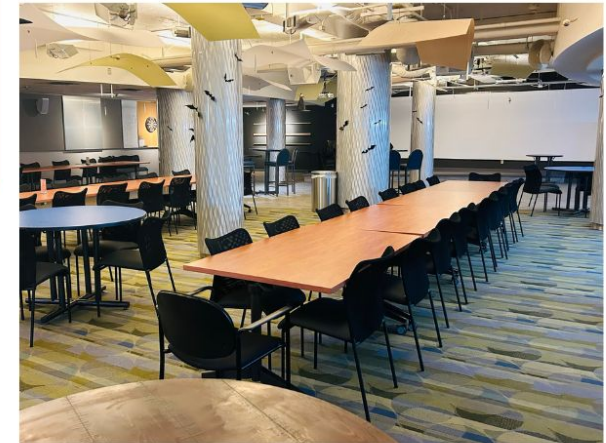

Lundi 15h à 20h
Mardi 15 h à 20h
Mercredi 15 h à 20h
Jedi 15 h à 21h
Vendredi 12 h à 21h
Samedi fermé
dimanche fermé

WIFI gratuit